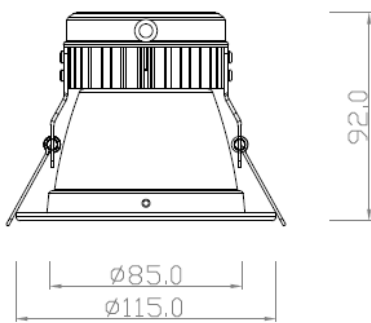

### Specifications

<b>Power Consumption</b>	10 Watts
<b>Lumen Output</b>	
Cool White	620 lm
Natural White	600 lm
Warm White	560 lm
<b>Efficacy</b>	
Cool White	62 lm/W
Natural White	60 lm/W
Warm White	56 lm/W
<b>Color Temperature(Typical)</b>	
Cool White	6000K
Natural White	4000K
Warm White	3000K
<b>Color Rendering Index (CRI)</b>	
Cool White	78
Natural White	83
Warm White	83
<b>Rated Life</b>	35,000hrs, 70% Lumen Maintenance
<b>Environment</b>	
WORKING TEMP.,HUMIDITY	-20 ~ +40°C , 20 ~ 95% RH
STORAGE TEMP.,HUMIDITY	-20 ~ +80°C , 10 ~ 95% RH
<b>Voltage</b>	AC200-250V, 50,60Hz
<b>Dimension</b>	Φ115mm x H92mm
<b>Warranty</b>	2 Year Limited
<b>Symbols</b>	  

Notes: Lumstar maintains a tolerance of ±7% on flux measurements.

## Dimensions & Installation

Unit:mm

Cut out: 90~100 mm

Ceiling thickness: 5~25 mm